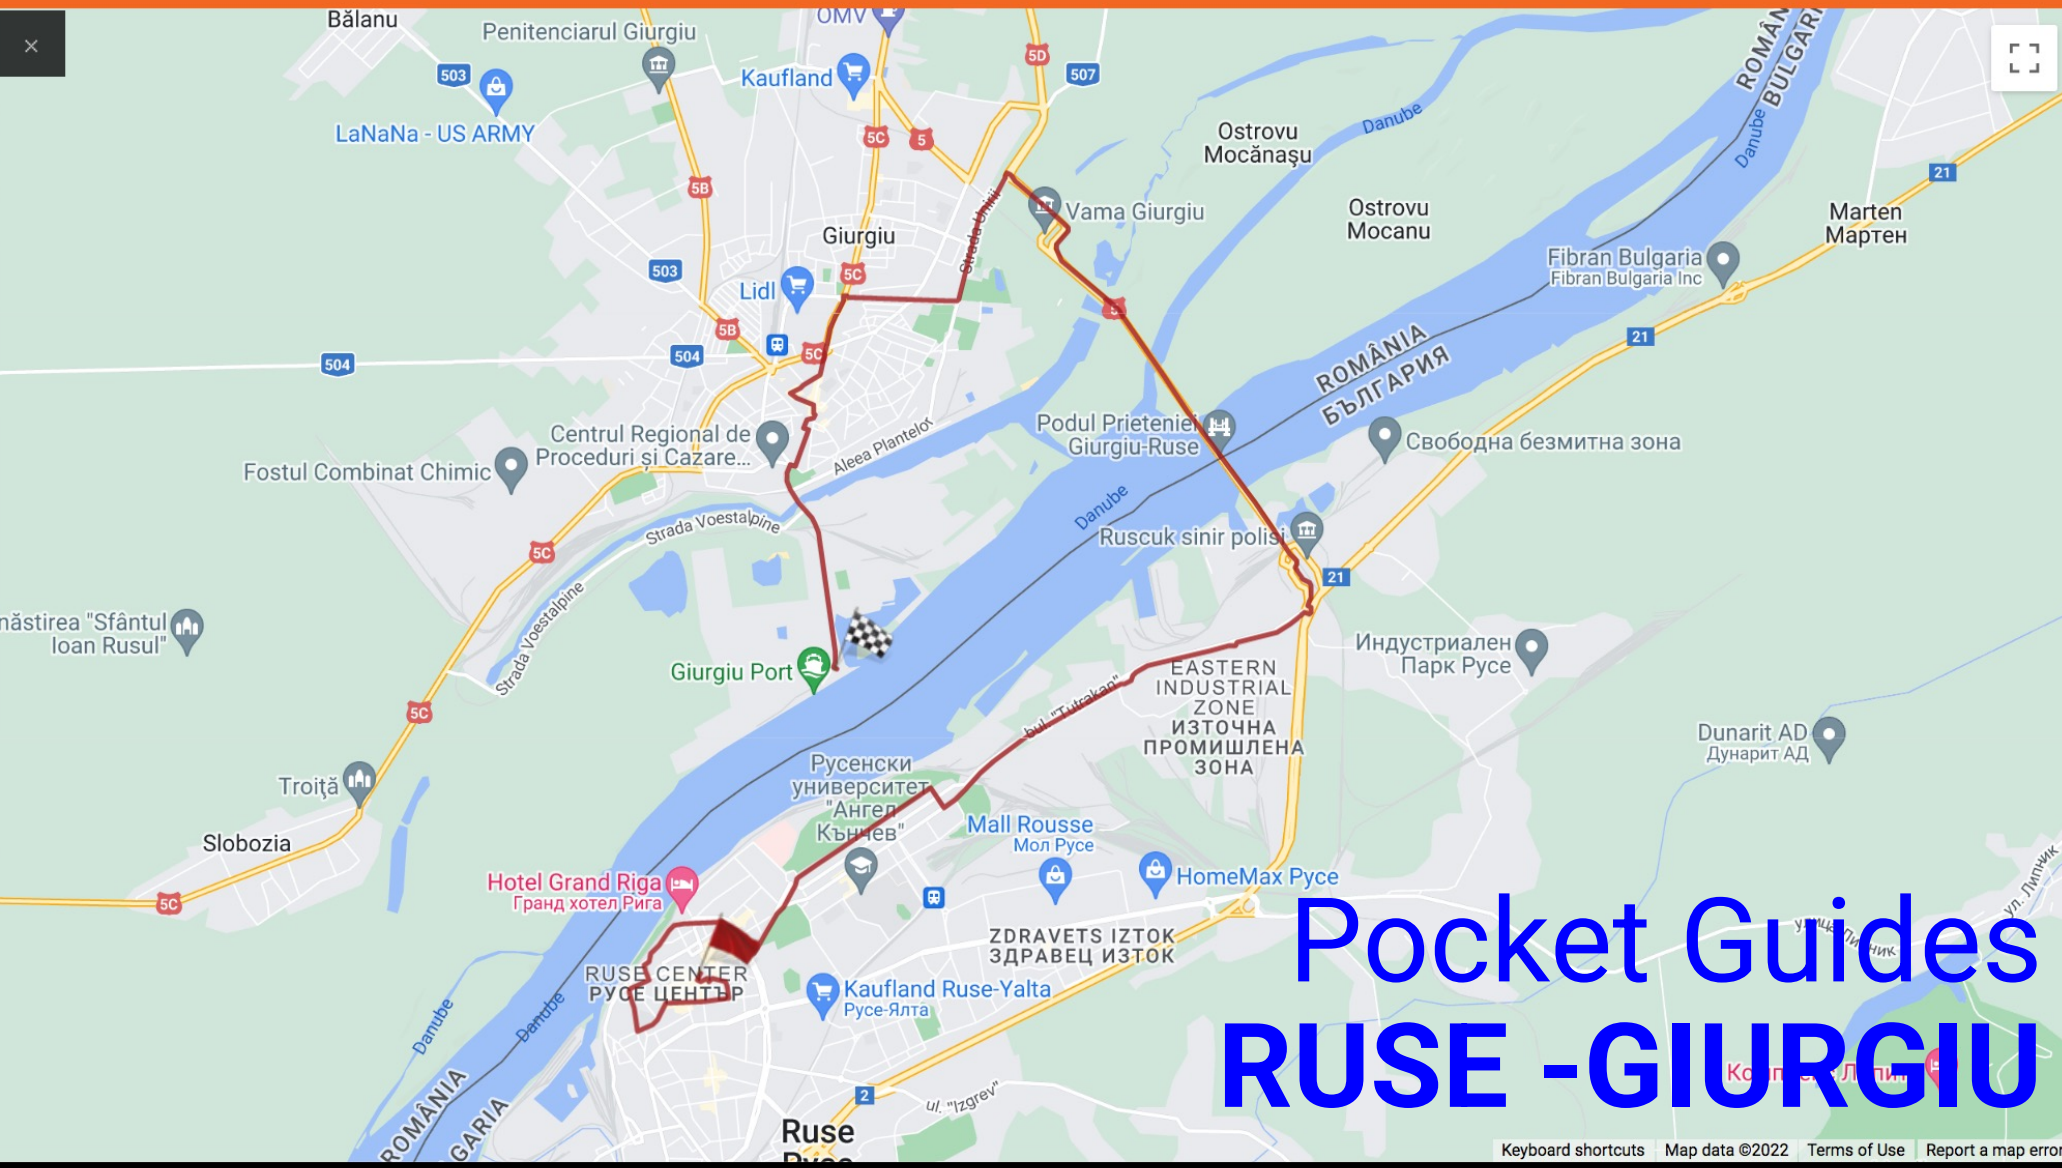

Utilizarea aplicației în cadrul
proiectului ERASMUS+ D-SMCs

Join our innovative
audio-walk and explore
Ráckeve's wonderful
sights by the Danube.

Start

29.06.2018 - 3pm

Meeting Point

Tourinform Ráckeve

Registration

Duration: 2 hours Length: 20 km

Welcome to the DANuRB sightseeing cycling tour of Ruse and Giurgiu. Today we will discover two medieval cities full of rich history, myth and legends. The tour starts at the Monument of Liberty on the Bulgarian side of the Danube, in Ruse and finishes at the Strand in Giurgiu, Romania. Don't forget to bring your passport with you as we will have to cross borders. Programme co-funded by European Union funds (ERDF, IPA, ENI)